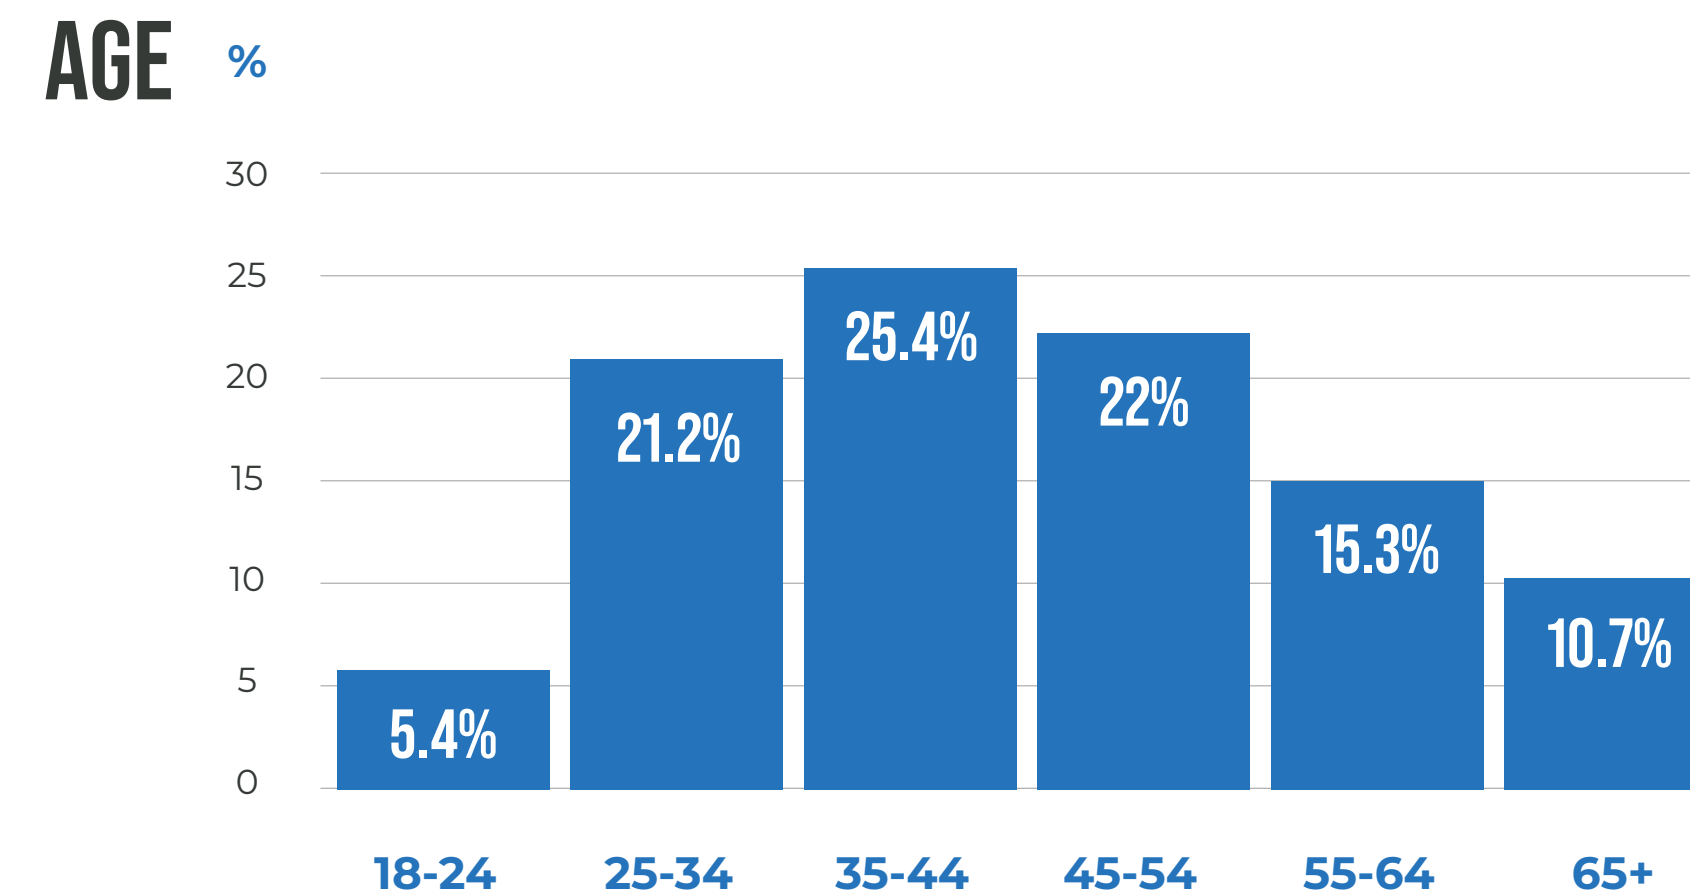

 **3.3K EMAIL SUBSCRIBERS**

CONTACT

ADS@THEBURN.COM

WWW.THEBURN.COM

DEMOGRAPHICS

HOUSEHOLD INCOME \$146K+ core coverage area

theburn
LOUDOUN'S LATEST NEWS

CONTACT